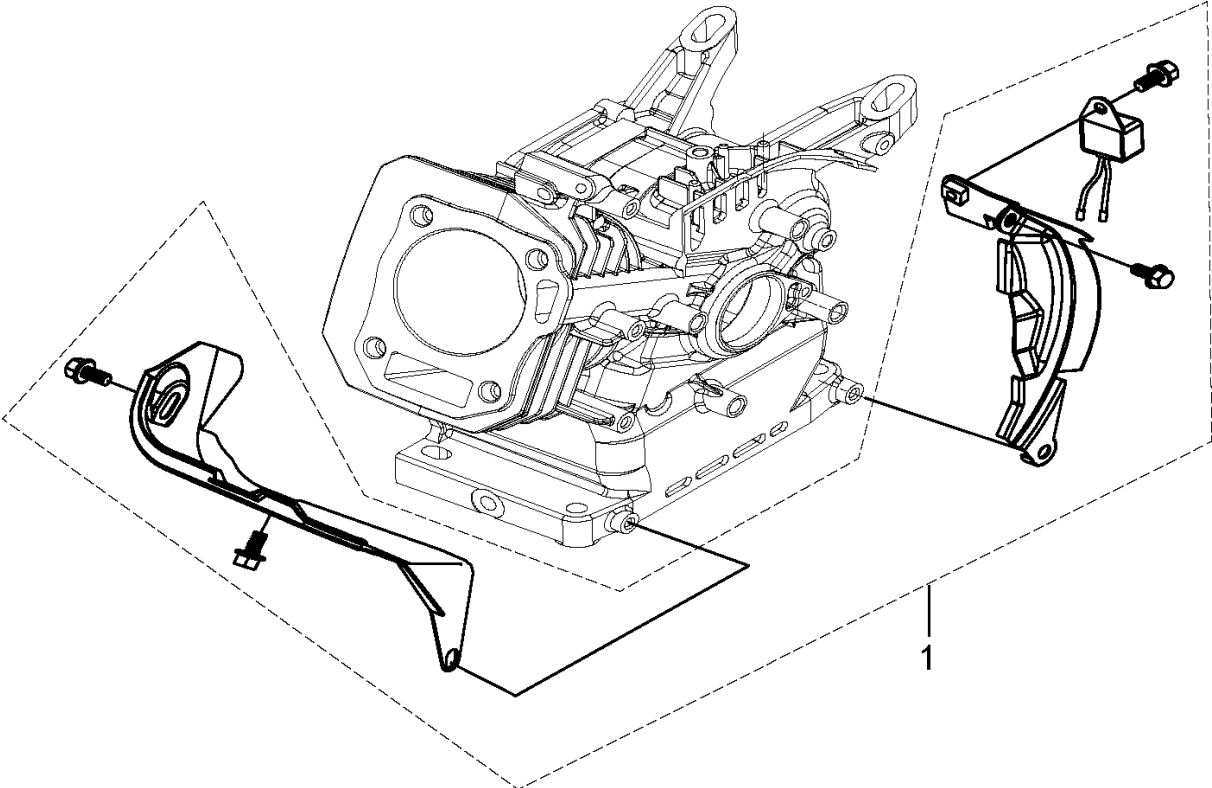

Ref	Part No	Description	Remark	QTY KIT
1	596 70 27-01	VALVE KIT		1
2	596 70 31-01	VALVE		1