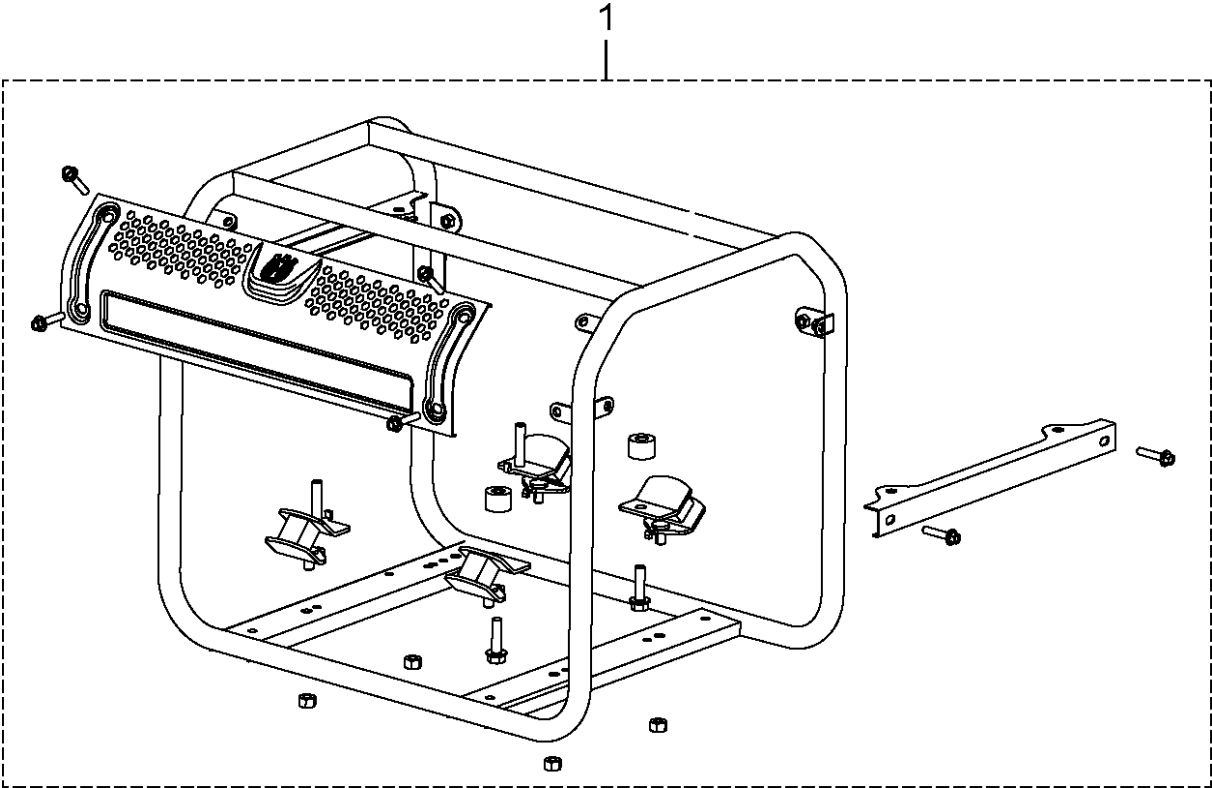

FLYWHEEL

G2500P, 2018-08

Ref	Part No	Description	Remark	QTY KIT
1	596 60 41-01	IGNITION MODULE ASSY		1
2	596 70 04-01	FLYWHEEL ASSY		1